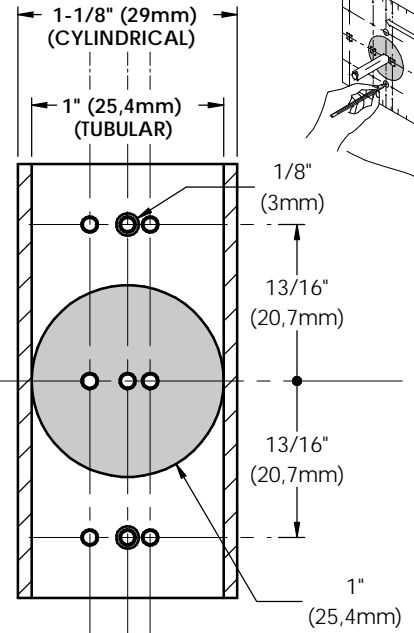

# XS4 Mini "ANSI"

- ← 2" (52mm) DOOR
- ← 1-3/4" (45mm) DOOR
- ← 1-3/8" (35mm) DOOR

FOLD ALONG DOOR EDGE

**SALTO**  
inspiredaccess

# XS4 Mini "ANSI"

- 2" (52mm) DOOR
- 1-3/4" (45mm) DOOR
- 1-3/8" (35mm) DOOR

**SALTO**  
inspiredaccess

UP!

1"

2"

3"

4"

5"

**2-3/8" 2-3/4"**  
(60mm) (70mm)

**3-3/4"**  
(95mm)

**5"**  
(127mm)

**2-3/4" (70mm) BACKSET**

5/16"  
(8mm)

5/32"  
(4mm)

1-3/8"  
(35mm)

4"

5"

(60mm) (70mm)  
**2-3/8" 2-3/4"**

(95mm)  
**3-3/4"**

(127mm)  
**5"**