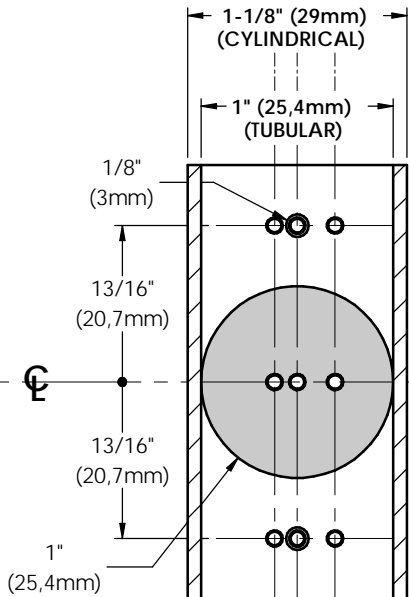

# XS4 Mini "ANSI"

- ← 2" (52mm) DOOR
- ← 1-3/4" (45mm) DOOR
- ← 1-3/8" (35mm) DOOR

FOLD ALONG DOOR EDGE

**SALTO**  
inspiredaccess

# XS4 Mini "ANSI"

- 2" (52mm) DOOR
- 1-3/4" (45mm) DOOR
- 1-3/8" (35mm) DOOR

**SALTO**  
inspiredaccess

UP!

1"

2"

3"

4"

5"

**2-3/8" 2-3/4"**  
(60mm) (70mm)

**3-3/4"**  
(95mm)

**5"**  
(127mm)

**2-3/4" (70mm) BACKSET**

5/16"  
(8mm)

5/32"  
(4mm)

1-3/8"  
(35mm)

4"

5"

(60mm) (70mm)  
**2-3/8" 2-3/4"**

(95mm)  
**3-3/4"**

(127mm)  
**5"**