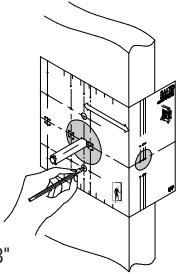

# XS4 Mini "ANSI"

- ← 2" (52mm) DOOR
- ← 1-3/4" (45mm) DOOR
- ← 1-3/8" (35mm) DOOR

FOLD ALONG DOOR EDGE

**SALTO**  
inspiredaccess

# XS4 Mini "ANSI"

- 2" (52mm) DOOR
- 1-3/4" (45mm) DOOR
- 1-3/8" (35mm) DOOR

**SALTO**  
inspiredaccess

UP!

1"

2"

3"

4"

5"

**2-3/8" 2-3/4"**  
(60mm) (70mm)

**3-3/4"**  
(95mm)

**5"**  
(127mm)

**2-3/4" (70mm) BACKSET**

5/16"  
(8mm)

5/32"  
(4mm)

1-3/8"  
(35mm)

4"

5"

(60mm) (70mm)  
**2-3/8" 2-3/4"**

(95mm)  
**3-3/4"**

(127mm)  
**5"**